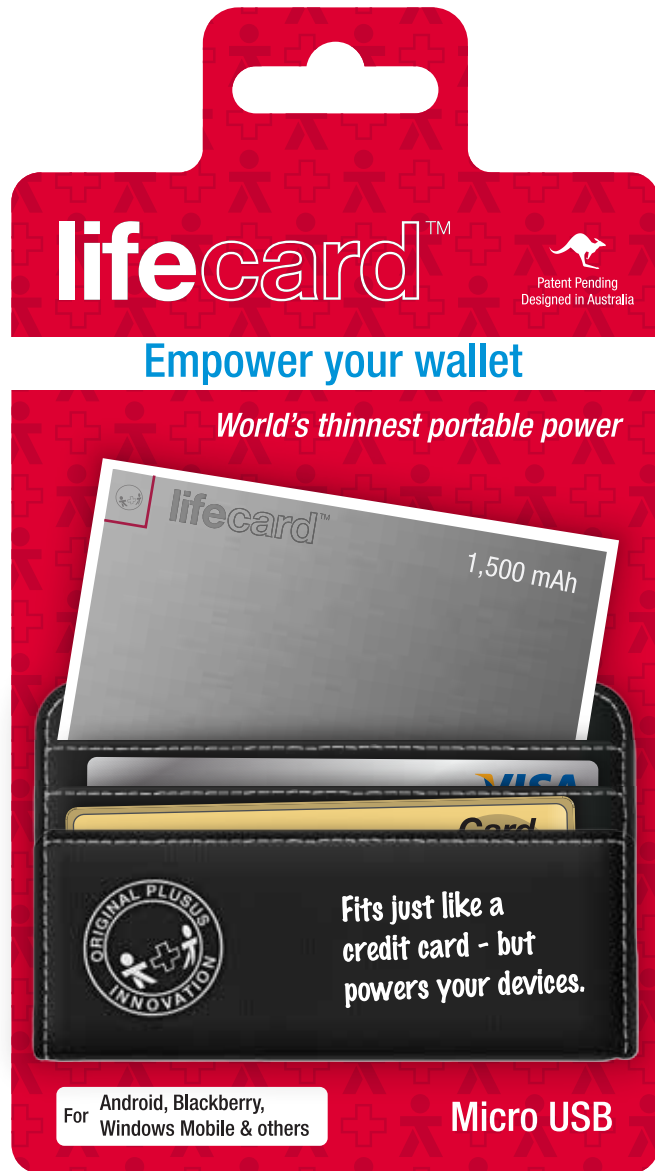

# LifeCard Packaging

198mm H x 110 mm W x 12.5mm D  
7.8"H x 4.3"W x 0.5"D

Front

Rear

Side