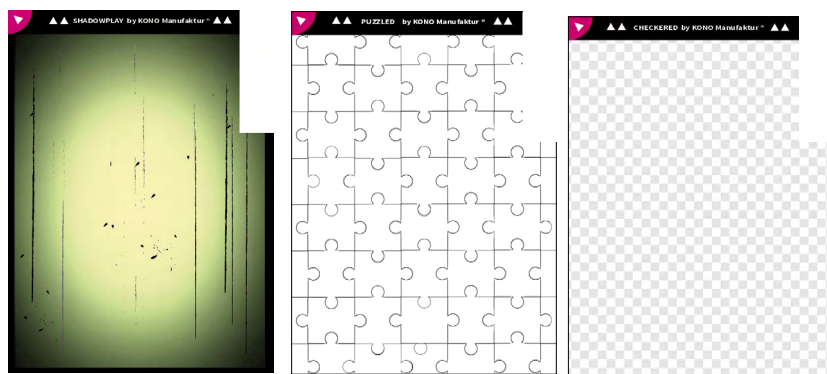

For best results use on sunny days. Results may vary. NO Film included. Watch our [tutorial Video](#)

KONO MANUFAKTUR®

KONO!RAMA

No2

SKU

KRNO2_mini
KRNO2_square
KRNO2_wide

NAME

KONO!RAMA NO2 MINI
KONO!RAMA NO2 SQUARE
KONO!RAMA NO2 WIDE

BARCODE

618952999893
618952999886
618952999916

CONTENT EACH PACK: 1 TUTORIAL, 6 ADHESIVE STRIPS, 3 EFFECT LAYERS

SIZES: MINI / SQUARE / WIDE

All KONO! RAMA Layers are:

- Reusable
- Made in Germany
- Easy to handle – just Stick and Shoot
- Work with instax® INSTANT FILM